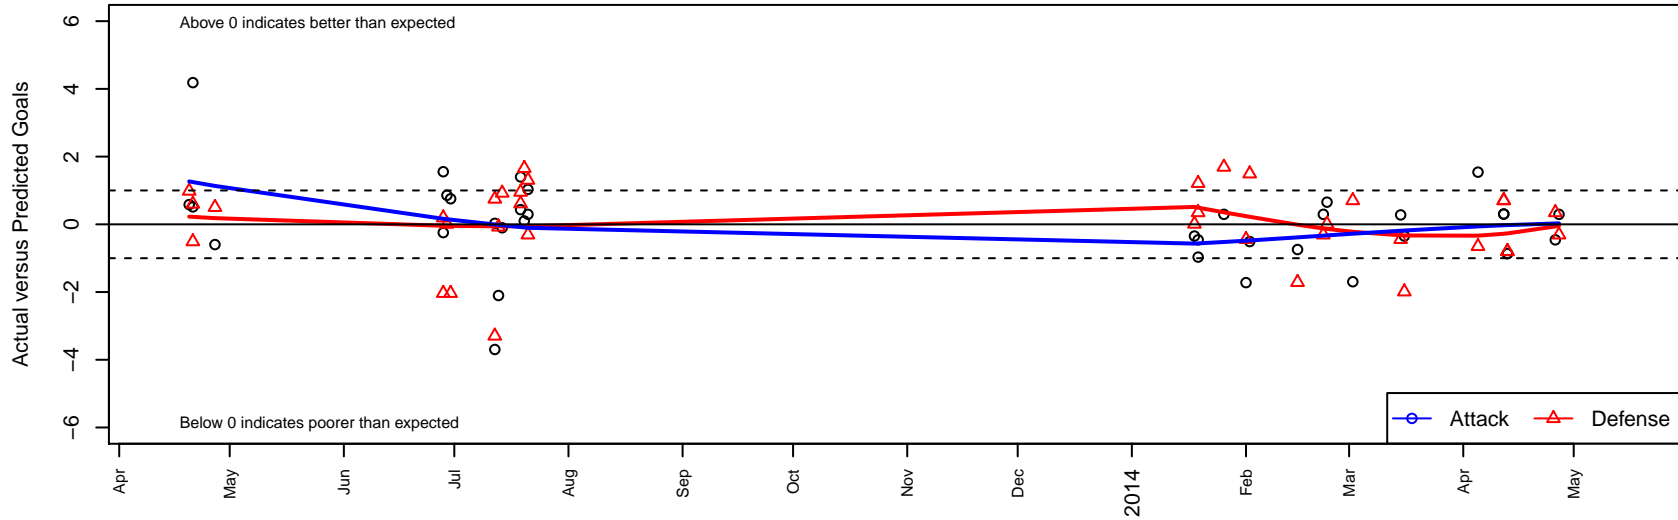

PCU Black B96

Portland City United SC

Portland, OR

B96 total strength=1426

attack=8.78 defense=8.75

fall league = Win OYS B96 Timbers Division 1,

alt names used:

PCU Black B96

PCU 96 Black

PCU 96B Black

Venues played:

OPL Directors Cup U16

Clash At the Border Silver HS

PCU Summer Classic BU17-19 Silver

Beaverton Cup BU16-17 Silver

Crossfire OR Win Showcase Boys U17/18 U18

Win OYS B96 Timbers Division 1

OYS Presidents Cup B96

PCU Black B96

Dots are actual minus expected GF (blue circles) and GA (red triangles).
Blue line is smoothed change in attack strength. Red is smoothed change in defense strength.